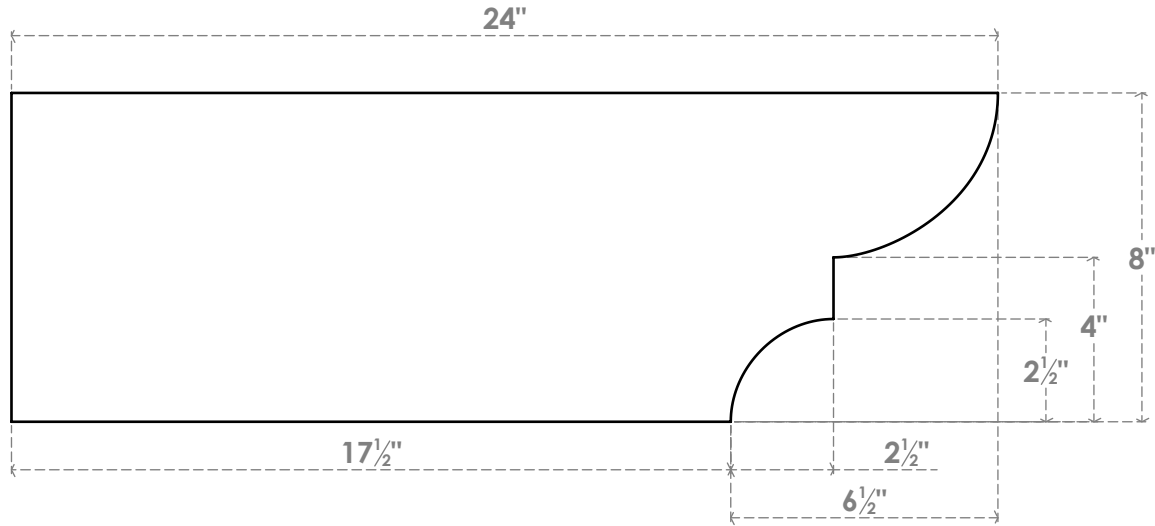

RFTP06X08X24RID

6"W X 8"H X 24"L RIDGEWOOD ARCHITECTURAL GRADE PVC RAFTER TAIL

SIDE PROFILE

FRONT PROFILE

ISOMETRIC

EKENA MILLWORK
 2300 WEST MAIN ST.
 CLARKSVILLE, TX 75426
 TOLL FREE: 866-607-0453
 WWW.EKENAMILLWORK.COM