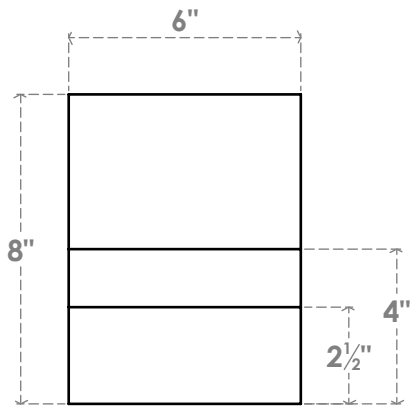

RFTP06X08X24RID

6"W X 8"H X 24"L RIDGEWOOD ARCHITECTURAL GRADE PVC RAFTER TAIL

SIDE PROFILE

FRONT PROFILE

ISOMETRIC

EKENA MILLWORK
 2300 WEST MAIN ST.
 CLARKSVILLE, TX 75426
 TOLL FREE: 866-607-0453
 WWW.EKENAMILLWORK.COM